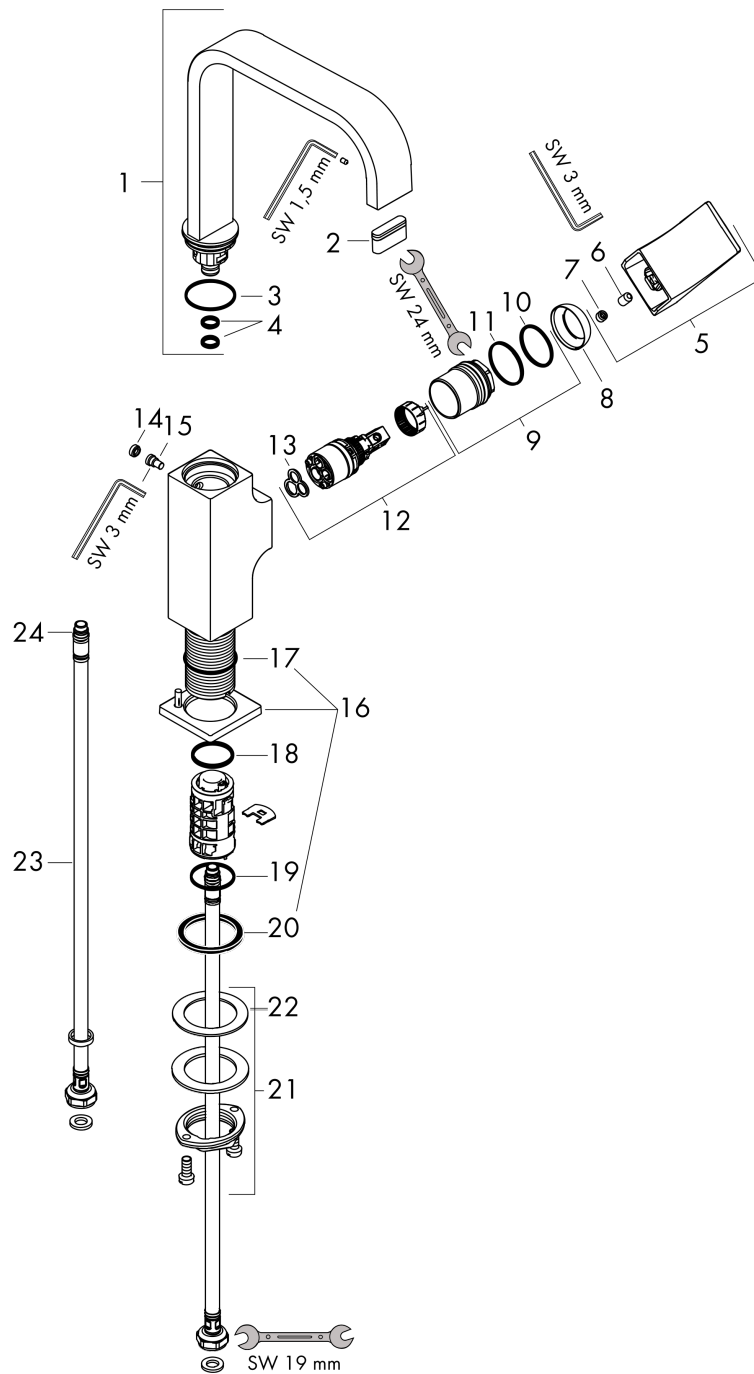

Metropol

Single lever basin mixer 230 with lever handle and push-open waste set

Surfaces: **Brushed Black Chrome** Article Number: **32511340**

Description

product features

- consists of: single lever basin mixer, waste set
- ComfortZone 230
- projection 165 mm
- swivel range 120°
- spray type: normal spray
- maximum flow rate at 3 bar: 5 l/min
- ceramic cartridge
- temperature limitation adjustable
- suitable for continuous flow water heaters
- push-open waste set G 1¼
- material waste set: metal
- connection type: G ¾ connections
- connection dimension: DN15
- handle position on the side: bottom-side at the base body (not suitable for wash bowls)

Metropol
Single lever basin mixer 230 with lever handle and push-open waste set
 Surfaces: **Brushed Black Chrome** Article Number: **32511340**

Exploded Drawing

Year of production: >07/21

Metropol

Single lever basin mixer 230 with lever handle and push-open waste set

Surfaces: **Brushed Black Chrome** Article Number: **32511340**

Spare part list

Year of production: >07/21

Pos.	Description	Article Number	Price	PU
1	spout 165 mm	93084340	-	1
2	spray former	93085000	-	1
3	O-ring 30x1,5	98433000	-	1
4	O-ring 8x2	98112000	-	1
5	hollow set screw M6x10 DIN 916	96029000	-	1
6	handle	93082340	-	1
7	screw cover	95704000	-	1
8	flange	95493340	-	1
9	nut	93086000	-	1
10	O-Ring 22x2	98185000	-	1
11	O-ring 27x1,5	92527000	-	1
12	cartridge, assy	97685000	-	1
13	seal	98865000	-	1
14	plug	93087000	-	1
15	screw	93088000	-	1
16	escutcheon	93048340	-	1
17	O-ring 32x1,5	92936000	-	1
18	O-ring 24x2	98388000	-	1
19	O-ring 26x1,5	98390000	-	1
20	flat seal	98749000	-	1
21	fixing set (Ø 32)	13961000	-	1
22	lever collar	97548000	-	1
23	connection hose 450 mm M8x0,75 G3/8	97206000	-	1
24	O-ring 6,6x1,6	93019000	-	1
a	push-open waste set	50100340	-	1
b	fixation extension 35 mm	13898000	-	1