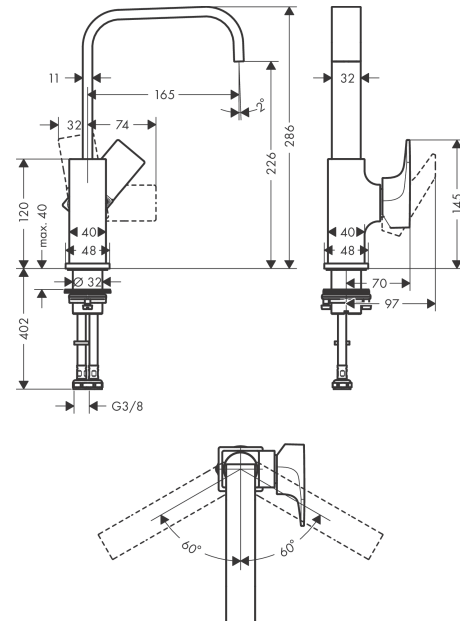

Scale drawing